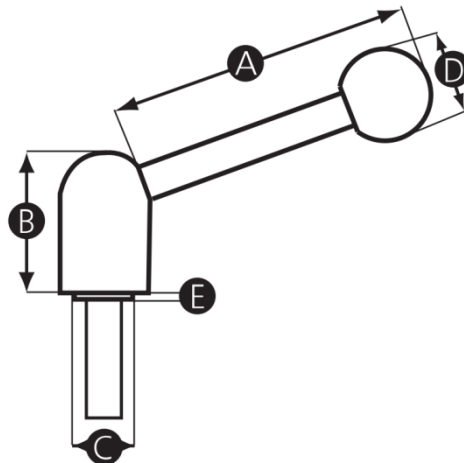

G05FATL Female Adjustable Tension Lever

Material

- Body: Blackened steel handles with plastic knob
- Thread: Blackened steel

Part No.	A	B	C	D	E	Thread Size
G05FATL-11793W	103	42	16	25	4	M8
G05FATL-11789Q	117	49	19	32	6	M10

G05MATL Male Adjustable Tension Lever

Material

- Body: Blackened steel handles with plastic knob
- Thread: Blackened steel

Part No.	A	B	C	D	E	Thread Size	Thread Length
G05MATL-11792P	74	34	14	19	-	M8	25
G05MATL-11790X	103	40	16	25	4	M10	40
G05MATL-11791T	117	49	19	32	6	M12	50