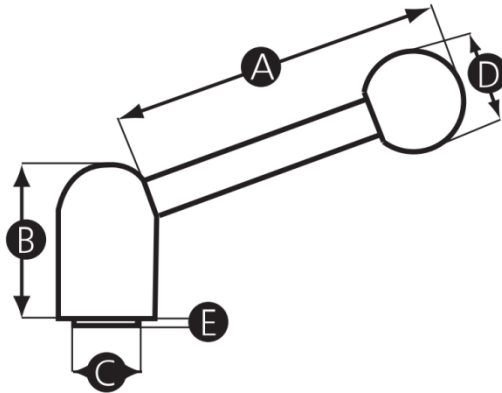

G05FATL Female Adjustable Tension Lever

Material

- Body: Blackened steel handles with plastic knob
- Thread: Blackened steel

Part No.	A	B	C	D	E	Thread Size
G05FATL-11793W	103	42	16	25	4	M8
G05FATL-11789Q	117	49	19	32	6	M10

G05MATL Male Adjustable Tension Lever

Material

- Body: Blackened steel handles with plastic knob
- Thread: Blackened steel

Part No.	A	B	C	D	E	Thread Size	Thread Length
G05MATL-11792P	74	34	14	19	-	M8	25
G05MATL-11790X	103	40	16	25	4	M10	40
G05MATL-11791T	117	49	19	32	6	M12	50